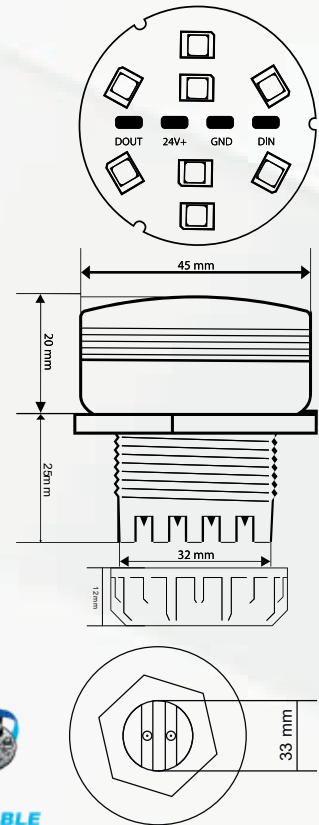

PIXEL 360 XL PRO

FEATURES

COLOUR	RGB PROGRAMMABLE	POWER	4,5 W
LEDS	21 Leds 15 Front leds 6 Back leds	SIZE	L70 mm x H50 mm
VOLTAGE	DC 24V	IP	IP67
LAMP	70 mm	IC	TM1804
SIZE	3535 SMD