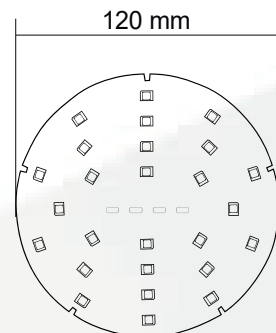

CAMALEON 360 XL PRO

FEATURES

COLOUR	RGB	POWER	4,5 W
LEDS	24 Leds 18 Front leds 6 Back leds	SIZE	L70 mm x H50 mm
VOLTAGE	AC 24V	IP	IP67
LAMP	70 mm	AVAILABLE MEMORIES	(A,B,C,F,F+) 16 Channels (H) 24 Channels (G) 48 Channels
SIZE	3535 SMD	A B C F F+ G H