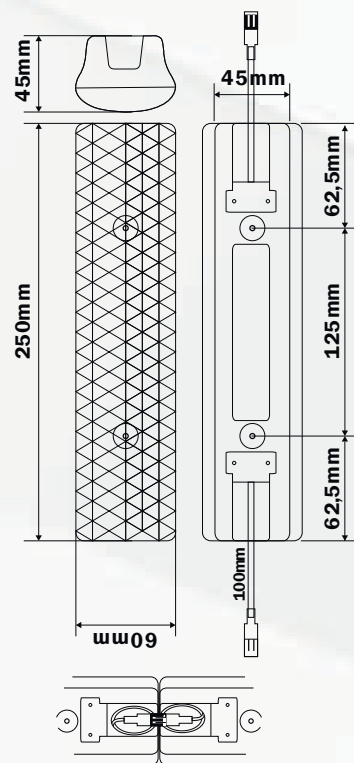

### FEATURES

COLOUR	RGB	POWER	1,6 W
LEDS	18 Leds	SIZE	L45 mm x H35 mm
VOLTAGE	DC 24V	IP	IP66
LAMP	45 mm		
SIZE	2835 SMD		

### FEATURES

COLOUR	RGB	POWER	4,5 W
LEDS	24 Leds 18 Front leds 6 Back leds	SIZE	L70 mm x H50 mm
VOLTAGE	AC 24V	IP	IP67
LAMP	70 mm	AVAILABLE MEMORIES	(A,B,C,F,F+) 16 Channels (H) 24 Channels (G) 48 Channels
SIZE	3535 SMD	<b>A B C F F+ G H</b>	

### FEATURES

COLOUR	RGB	POWER	8 W
LEDS	32 Leds 26 Front leds 6 Back leds	SIZE	L120 mm x H50 mm
VOLTAGE	AC 24V	IP	IP67
LAMP	120 mm	AVAILABLE MEMORIES	(A,B,C,F,F+) 16 Channels (H) 24 Channels (G) 48 Channels
SIZE	3535 SMD	<b>A B C F F+ G H</b>	

### FEATURES

COLOUR	RGB	POWER	9 W
LEDS	48 Leds	SIZE	L250 mm X H45 mm X W60 mm
VOLTAGE	AC 24V	IP	IP67
LAMP	250 mm	AVAILABLE MEMORIES	(A,B,C,FF+) 16 Channels (H) 24 Channels (G) 48 Channels
SIZE	3535 SMD	<b>A B C F F+ G H</b>	