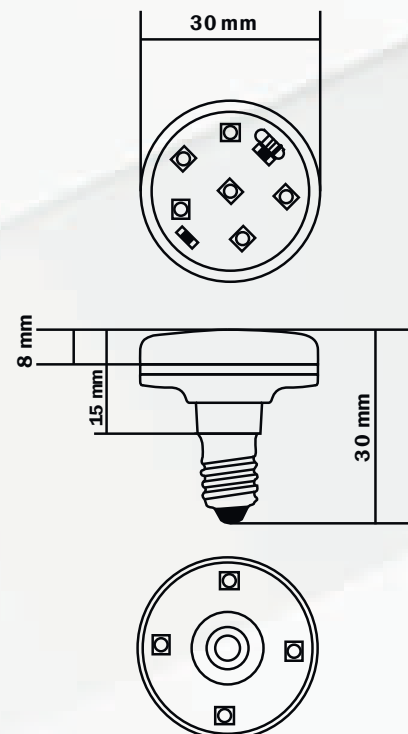

CAMALEON CLASSIC

AUTOMATIC PROGRAMMED LAMPS