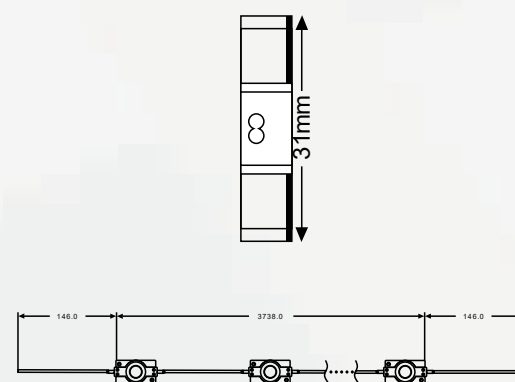

LED SQUARE SINGLE

FEATURES

COLOUR	White	POWER	2 W
LEDS	1 Led	SIZE	L45 mm x H31 mm
VOLTAGE	DC 12V	IP	IP65
LAMP	45 mm	MIN.AMOUNT	40PCS
SIZE	3030 SMD