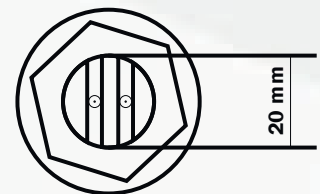

CABOCHON L

FEATURES

COLOUR	Yellow, orange, pink, blue, white, red, green	POWER	1,6 W
LEDS	21 Leds	SIZE	L45 mm x H48 mm
VOLTAGE	AC 24V, 60V, 110V, 220V	IP	IP66
LAMP	45 mm		
SIZE	2835 SMD