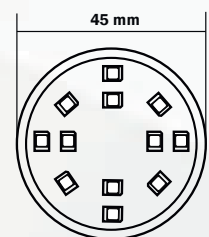

CAMALEON 360 S PRO

FEATURES

COLOUR	RGB	POWER	1,60 W
LEDS	9 Leds 6 Front leds 3 Back leds	SIZE	L34 mm x H40 mm
VOLTAGE	AC 24V	IP	IP67
LAMP	34 mm	AVAILABLE MEMORIES	(A,B,C,F,F+) 16 Channels (H) 24 Channels (G) 48 Channels
SIZE	3535 SMD	A B C F F+ G H