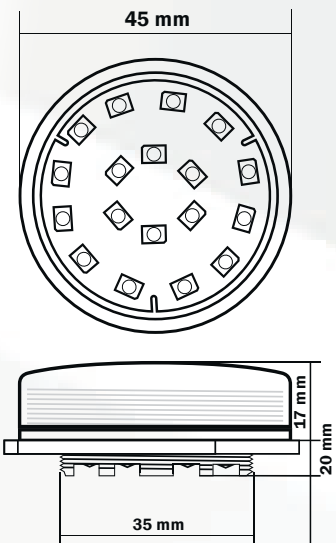

### FEATURES

COLOUR	RGB	POWER	1,5 W
LEDS	9 Leds	SIZE	L40 mm x H35 mm
VOLTAGE	AC 24V	IP	IP67
LAMP	40 mm	AVAILABLE MEMORIES	(A,B,C,F,F+) 16 Channels (H) 24 Channels (G) 48 Channels
SIZE	3535 SMD	<b>A B C F F+ G H</b>	

### FEATURES

\*FRAMES AVAILABLE

COLOUR	RGB	POWER	1,6 W
LEDS	9 Leds	SIZE	L45 mm x H48 mm
VOLTAGE	AC 24V	IP	IP66
LAMP	45 mm	AVAILABLE MEMORIES	(A,B,C,F,F+) 16 Channels (H) 24 Channels (G) 48 Channels
SIZE	3535 SMD	<b>A B C F F+ G H</b>	

### FEATURES

\*FRAMES AVAILABLE

COLOUR	RGB	POWER	2 W
LEDS	16 Leds	SIZE	L60 mm x H48 mm
VOLTAGE	AC 24V	IP	IP66
LAMP	60 mm	AVAILABLE MEMORIES	(A,B,C,F,F+) 16 Channels (H) 24 Channels (G) 48 Channels
SIZE	3535 SMD	<b>A B C F F+ G H</b>	

### FEATURES

\*FRAMES AVAILABLE

COLOUR	RGB	POWER	4,5 W
LEDS	32 Leds	SIZE	L100 mm x H35 mm
VOLTAGE	AC 24V	IP	IP66
LAMP	100 mm	AVAILABLE MEMORIES	(A,B,C,F,F+) 16 Channels (H) 24 Channels (G) 48 Channels
SIZE	3535 SMD	<b>A B C F F+ G H</b>	