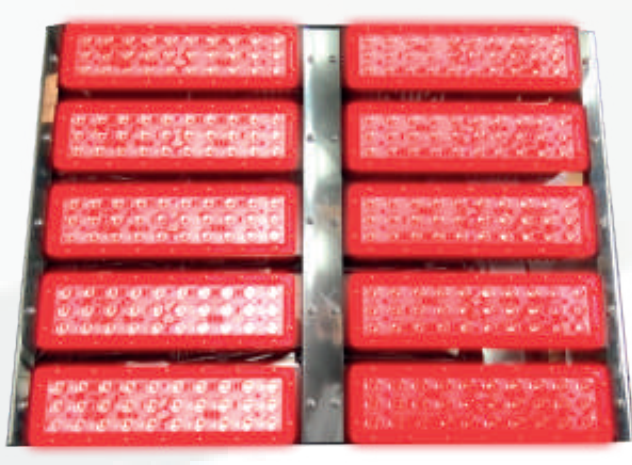

SUPERCAWLEON