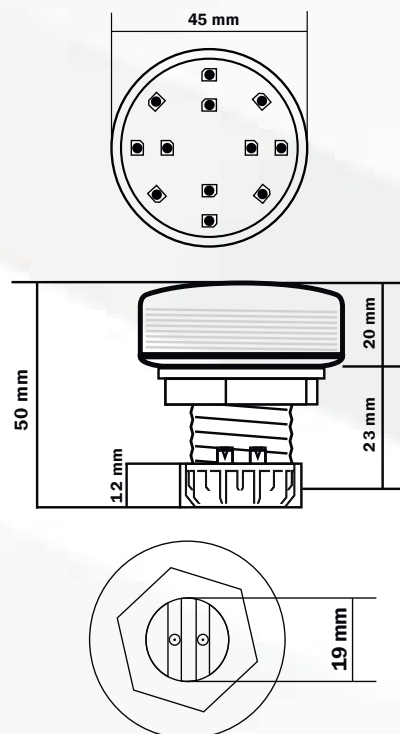

CAMALEON 360 PRO

AUTOMATIC PROGRAMMED LAMPS

CAMALEON EASY

FEATURES

COLOUR	RGB	POWER	9 W
LEDS	48 Leds	SIZE	L250 mm X H45 mm X W60 mm
VOLTAGE	AC 24V	IP	IP67
LAMP	250 mm	AVAILABLE MEMORIES	(A,B,C,FF+) 16 Channels (H) 24 Channels (G) 48 Channels
SIZE	3535 SMD	A B C F F+ G H	

SINGLE COLOUR CABOCHON AUTO 360 L PRO

FEATURES

COLOUR	Yellow, orange, pink, blue, white, red, green	POWER	1 W
LEDS	16 Leds 12 Front leds 4 Back leds	SIZE	L45 mm x H50 mm
VOLTAGE	AC 24V	IP	IP67
LAMP	45 mm	AVAILABLE MEMORIES	J 16 Channels
SIZE	2835 SMD