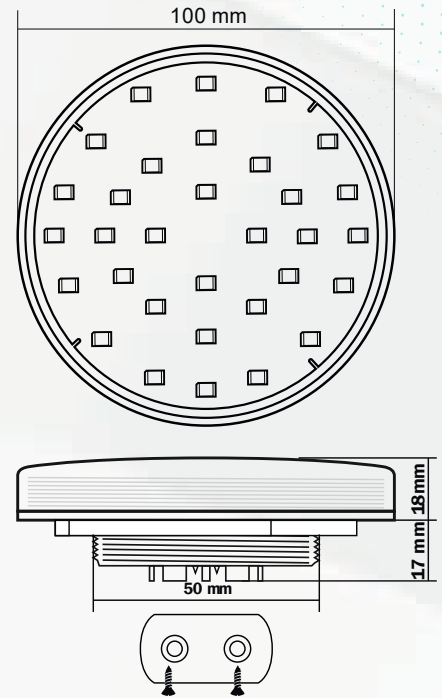

CAMALEON XXL

FEATURES

*FRAMES AVAILABLE

COLOUR	RGB	POWER	4,5 W
LEDS	32 Leds	SIZE	L100 mm x H35 mm
VOLTAGE	AC 24V	IP	IP66
LAMP	100 mm	AVAILABLE MEMORIES	(A,B,C,F,F+) 16 Channels (H) 24 Channels (G) 48 Channels
SIZE	3535 SMD	A B C F F+ G H	

CAMALEON 4 WIRES

FEATURES

COLOUR	RGB	POWER	1,6 W
LEDS	18 Leds	SIZE	L45 mm x H35 mm
VOLTAGE	DC 24V	IP	IP66
LAMP	45 mm		
SIZE	2835 SMD