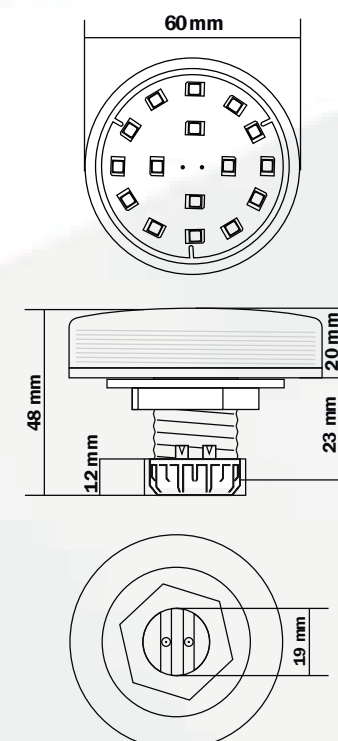

### FEATURES

COLOUR	RGB	POWER	1,5 W
LEDS	9 Leds 6 Front leds 3 Back leds	SIZE	L30 mm x H30 mm
VOLTAGE	AC 24V	IP	IP67
LAMP	30 mm	AVAILABLE MEMORIES	(A,B,C,F,F+) 16 Channels (H) 24 Channels (G) 48 Channels
SIZE	3535 SMD	<b>A B C F F+ G H</b>	

### FEATURES

COLOUR	RGB	POWER	2 W
LEDS	16 Leds 12 Front leds 4 Back leds	SIZE	L40 mm x H40 mm
VOLTAGE	AC 24V	IP	IP67
LAMP	40 mm	AVAILABLE MEMORIES	(A,B,C,F,F+) 16 Channels (H) 24 Channels (G) 48 Channels
SIZE	3535 SMD	<b>A B C F F+ G H</b>	

### FEATURES

COLOUR	RGB	POWER	1,5 W
LEDS	9 Leds	SIZE	L40 mm x H35 mm
VOLTAGE	AC 24V	IP	IP67
LAMP	40 mm	AVAILABLE MEMORIES	(A,B,C,F,F+) 16 Channels (H) 24 Channels (G) 48 Channels
SIZE	3535 SMD	<b>A B C F F+ G H</b>	

### FEATURES

\*FRAMES AVAILABLE

COLOUR	RGB	POWER	1,6 W
LEDS	9 Leds	SIZE	L45 mm x H48 mm
VOLTAGE	AC 24V	IP	IP66
LAMP	45 mm	AVAILABLE MEMORIES	(A,B,C,F,F+) 16 Channels (H) 24 Channels (G) 48 Channels
SIZE	3535 SMD	<b>A B C F F+ G H</b>	