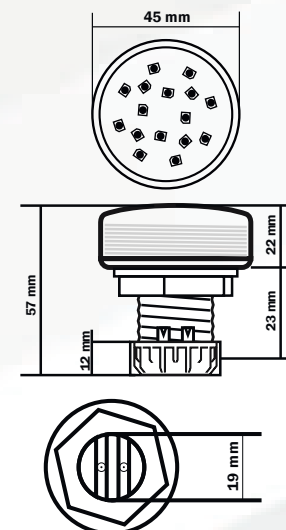

FEATURES

COLOUR	Yellow, orange, pink, blue, white, red, green	POWER	2 W
LEDS	21 Leds Front 16 leds Back 5 leds	SIZE	L45 mm x H50 mm
VOLTAGE	AC 24V, 60V, 110V, 220V	IP	IP66
LAMP	45 mm		
SIZE	2835 SMD