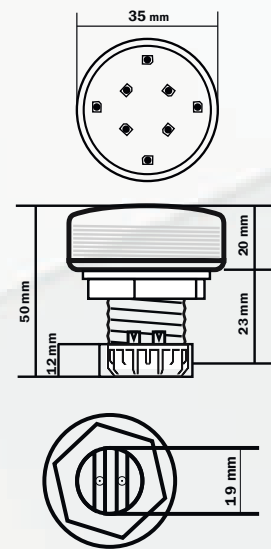

FEATURES

COLOUR	Yellow, orange, pink, blue, white, red, green	POWER	0,75 W
LEDS	12 Leds 8 Front leds 4 Back leds	SIZE	L35 mm x H50 mm
VOLTAGE	AC 24V, 60V, 110V, 220V	IP	IP66
LAMP	35 mm		
SIZE	2835 SMD