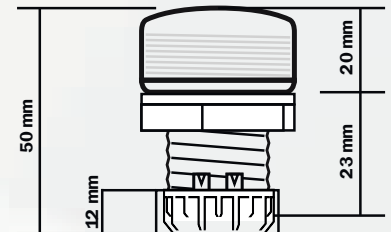

CAMALEON 360 PRO

AUTOMATIC PROGRAMMED LAMPS