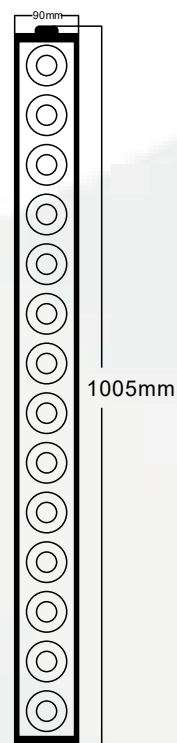

PIXEL

PROGRAMMABLE RGB LAMPS

SUPERCAMALEON Modules

FEATURES

COLOUR	RGB PROGRAMMABLE	POWER	50 W
LEDS	30 Leds	SIZE	L300 mm X H75 mm X W450 mm
VOLTAGE	DC 36V	IP	IP67
LAMP	50 mm	IC	TM1804
SIZE	5050 SMD		

DMX BAR

FEATURES

COLOUR	RGB PROGRAMMABLE	POWER	Max: 140 W
LEDS	18	SIZE	L1000 mm X H90 mm X W175 mm
VOLTAGE	AC 220V	IP	IP65
LAMP	35 mm	Weight	7KG
CONTROL MODE	Auto-Run-Mode, DMX