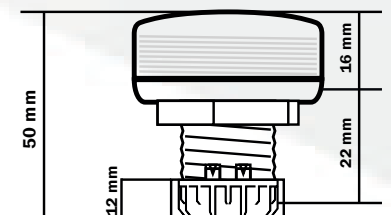

CAMALEON 360 S PRO

FEATURES

COLOUR	RGB	POWER	1,60 W
LEDS	9 Leds 6 Front leds 3 Back leds	SIZE	L34 mm x H40 mm
VOLTAGE	AC 24V	IP	IP67
LAMP	34 mm	AVAILABLE MEMORIES	(A,B,C,F,F+) 16 Channels (H) 24 Channels (G) 48 Channels
SIZE	3535 SMD	A B C F F+ G H