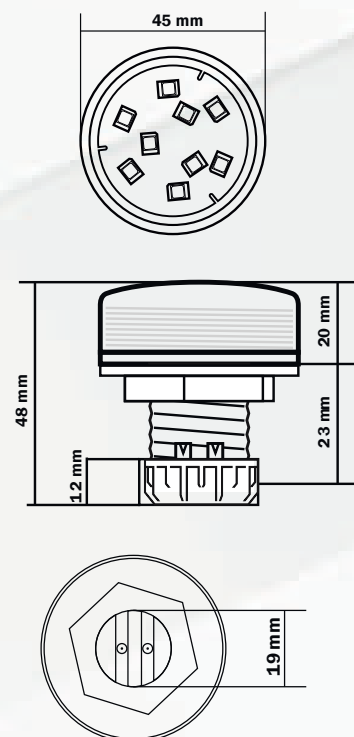

CAMALEON CLASSIC

AUTOMATIC PROGRAMMED LAMPS