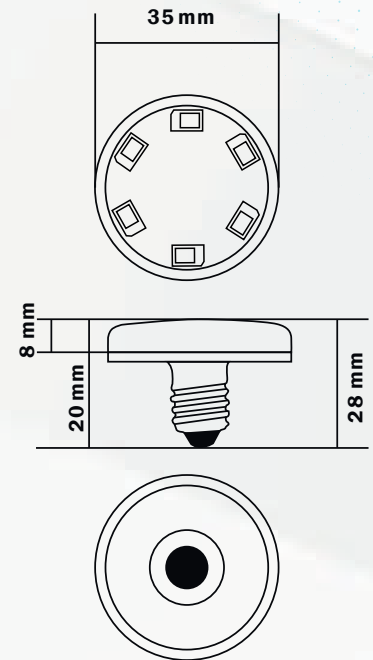

E-14 AUTO 6 LEDS SHORT

FEATURES

COLOUR	RGB AUTO	POWER	1,2 W
LEDS	6 Leds	SIZE	L35 mm x H28 mm
VOLTAGE	AC 24V	IP	IP67
LAMP	35 mm	AVAILABLE MEMORIES	(A,B,C,F,F+) 16 Channels (H) 24 Channels (G) 48 Channels
SIZE	3535 SMD	A B C F F+ G H