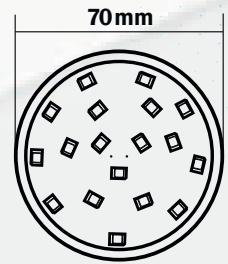

CAMALEON 360 XL PRO

FEATURES

COLOUR	RGB	POWER	4,5 W
LEDS	24 Leds 18 Front leds 6 Back leds	SIZE	L70 mm x H50 mm
VOLTAGE	AC 24V	IP	IP67
LAMP	70 mm	AVAILABLE MEMORIES	(A,B,C,F,F+) 16 Channels (H) 24 Channels (G) 48 Channels
SIZE	3535 SMD	A B C F F+ G H	

CAMALEON 360 XXL PRO

FEATURES

COLOUR	RGB	POWER	8 W
LEDS	32 Leds 26 Front leds 6 Back leds	SIZE	L120 mm x H50 mm
VOLTAGE	AC 24V	IP	IP67
LAMP	120 mm	AVAILABLE MEMORIES	(A,B,C,F,F+) 16 Channels (H) 24 Channels (G) 48 Channels
SIZE	3535 SMD	A B C F F+ G H