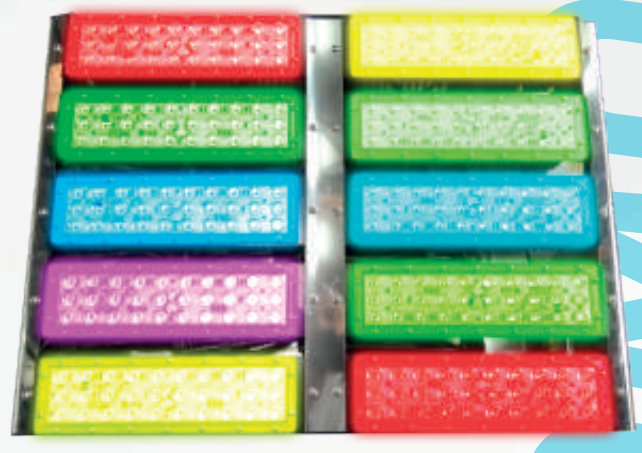

SUPERCAWLEON