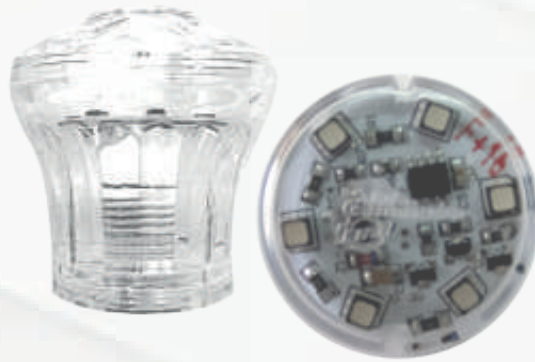

E-14 AUTO 6 LEDS SHORT

FEATURES

COLOUR	RGB AUTO	POWER	1,2 W
LEDS	6 Leds	SIZE	L35 mm x H28 mm
VOLTAGE	AC 24V	IP	IP67
LAMP	35 mm	AVAILABLE MEMORIES	(A,B,C,F,F+) 16 Channels (H) 24 Channels (G) 48 Channels
SIZE	3535 SMD	A B C F F+ G H	

BUBBLE

FEATURES

COLOUR	RGB	POWER	1,5 W
LEDS	9 Leds	SIZE	L40 mm x H35 mm
VOLTAGE	AC 24V	IP	IP67
LAMP	40 mm	AVAILABLE MEMORIES	(A,B,C,F,F+) 16 Channels (H) 24 Channels (G) 48 Channels
SIZE	3535 SMD	A B C F F+ G H