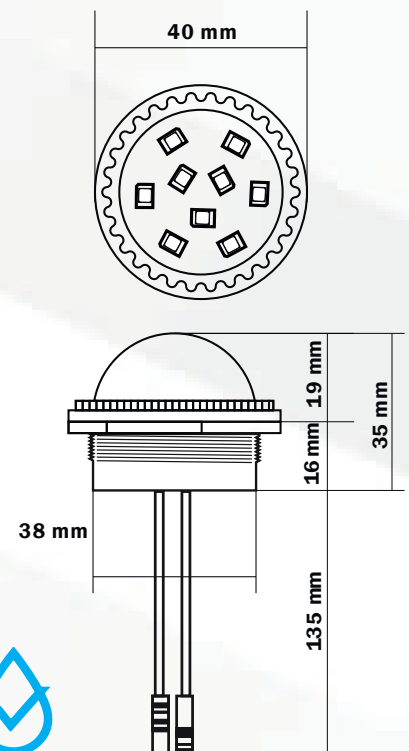

### FEATURES

COLOUR	RGB	POWER	1,5 W
LEDS	9 Leds 6 Front leds 3 Back leds	SIZE	L30 mm x H30 mm
VOLTAGE	AC 24V	IP	IP67
LAMP	30 mm	AVAILABLE MEMORIES	(A,B,C,F,F+) 16 Channels (H) 24 Channels (G) 48 Channels
SIZE	3535 SMD	<b>A B C F F+ G H</b>	

### FEATURES

COLOUR	RGB	POWER	2 W
LEDS	16 Leds 12 Front leds 4 Back leds	SIZE	L40 mm x H40 mm
VOLTAGE	AC 24V	IP	IP67
LAMP	40 mm	AVAILABLE MEMORIES	(A,B,C,F,F+) 16 Channels (H) 24 Channels (G) 48 Channels
SIZE	3535 SMD	<b>A B C F F+ G H</b>	

### FEATURES

COLOUR	RGB AUTO	POWER	1,2 W
LEDS	6 Leds	SIZE	L35 mm x H28 mm
VOLTAGE	AC 24V	IP	IP67
LAMP	35 mm	AVAILABLE MEMORIES	(A,B,C,F,F+) 16 Channels (H) 24 Channels (G) 48 Channels
SIZE	3535 SMD	<b>A B C F F+ G H</b>	

### FEATURES

COLOUR	RGB	POWER	1,5 W
LEDS	9 Leds	SIZE	L40 mm x H35 mm
VOLTAGE	AC 24V	IP	IP67
LAMP	40 mm	AVAILABLE MEMORIES	(A,B,C,F,F+) 16 Channels (H) 24 Channels (G) 48 Channels
SIZE	3535 SMD	<b>A B C F F+ G H</b>	