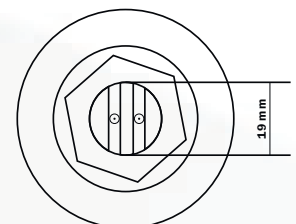

CABOCHON XL

FEATURES

COLOUR	Yellow, orange, pink, blue, white, red, green	POWER	3 W
LEDS	36 Leds	SIZE	H60 mm x L48 mm
VOLTAGE	AC 24V, 60V, 110V, 220V	IP	IP66
LAMP	60 mm		
SIZE	2835 SMD