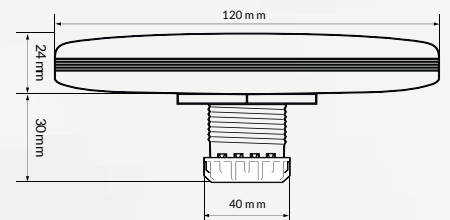

CAMALEON 360 XL PRO

FEATURES

COLOUR	RGB	POWER	4,5 W
LEDS	24 Leds 18 Front leds 6 Back leds	SIZE	L70 mm x H50 mm
VOLTAGE	AC 24V	IP	IP67
LAMP	70 mm	AVAILABLE MEMORIES	(A,B,C,F,F+) 16 Channels (H) 24 Channels (G) 48 Channels
SIZE	3535 SMD	A B C F F+ G H