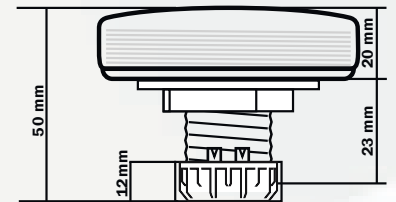

CAMALEON 360 XL PRO

FEATURES

COLOUR	RGB	POWER	4,5 W
LEDS	24 Leds 18 Front leds 6 Back leds	SIZE	L70 mm x H50 mm
VOLTAGE	AC 24V	IP	IP67
LAMP	70 mm	AVAILABLE MEMORIES	(A,B,C,F,F+) 16 Channels (H) 24 Channels (G) 48 Channels
SIZE	3535 SMD	A B C F F+ G H	

CAMALEON 360 XXL PRO

FEATURES

COLOUR	RGB	POWER	8 W
LEDS	32 Leds 26 Front leds 6 Back leds	SIZE	L120 mm x H50 mm
VOLTAGE	AC 24V	IP	IP67
LAMP	120 mm	AVAILABLE MEMORIES	(A,B,C,F,F+) 16 Channels (H) 24 Channels (G) 48 Channels
SIZE	3535 SMD	A B C F F+ G H