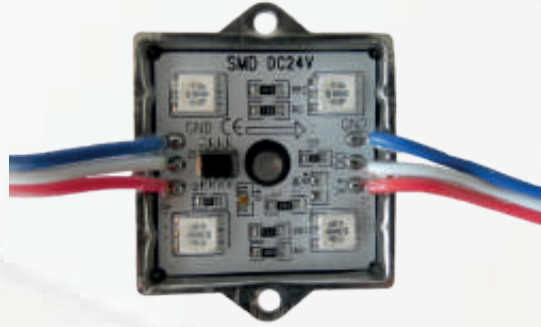

LED SQUARE PIXEL

FEATURES

COLOUR	RGB PROGRAMMABLE	POWER	1,2W
LEDS	4 Leds	SIZE	L35 mm x H35 mm
VOLTAGE	DC 24V	IP	IP67
LAMP	35 mm	IC	TM1804
SIZE	5050 SMD