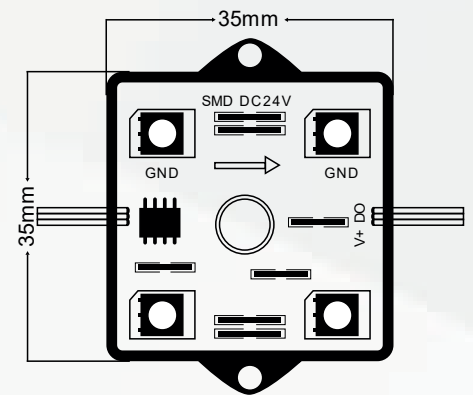

LED SQUARE PIXEL

FEATURES

COLOUR	RGB PROGRAMMABLE	POWER	1,2W
LEDS	4 Leds	SIZE	L35 mm x H35 mm
VOLTAGE	DC 24V	IP	IP67
LAMP	35 mm	IC	TM1804
SIZE	5050 SMD		

RGB POINT

FEATURES

COLOUR	RGB PROGRAMMABLE	POWER	0,3W
LEDS	1 Led	SIZE	L12 mm x H38 mm
VOLTAGE	DC 5V	IP	IP66
LAMP	12 mm	MIN.AMOUNT	50PCS
SIZE	8 mm