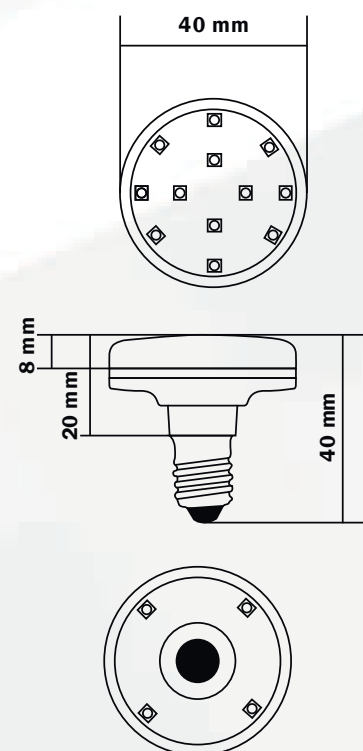

### FEATURES

COLOUR	White	POWER	1,6 W
LEDS	48 Leds	SIZE	L60 mm x H56 mm
VOLTAGE	DC 12V	IP	IP66
LAMP	60 mm		
SIZE	2835 SMD		

### FEATURES

COLOUR	White	POWER	2 W
LEDS	1 Led	SIZE	L45 mm x H31 mm
VOLTAGE	DC 12V	IP	IP65
LAMP	45 mm	MIN.AMOUNT	40PCS
SIZE	3030 SMD		

### FEATURES

<b>COLOUR</b>	Yellow, orange, pink, blue, white, red, green	<b>POWER</b>	0,1 W
<b>LEDS</b>	1 Led	<b>SIZE</b>	L12 mm x H 25mm
<b>VOLTAGE</b>	DC 5V	<b>IP</b>	IP66
<b>LAMP</b>	12 mm	<b>MIN.AMOUNT</b>	50PCS
<b>SIZE</b>	Ø 8,5 mm		

### FEATURES

COLOUR	RGB	POWER	1,5 W
LEDS	9 Leds 6 Front leds 3 Back leds	SIZE	L30 mm x H30 mm
VOLTAGE	AC 24V	IP	IP67
LAMP	30 mm	AVAILABLE MEMORIES	(A,B,C,F,F+) 16 Channels (H) 24 Channels (G) 48 Channels
SIZE	3535 SMD	<b>A B C F F+ G H</b>	