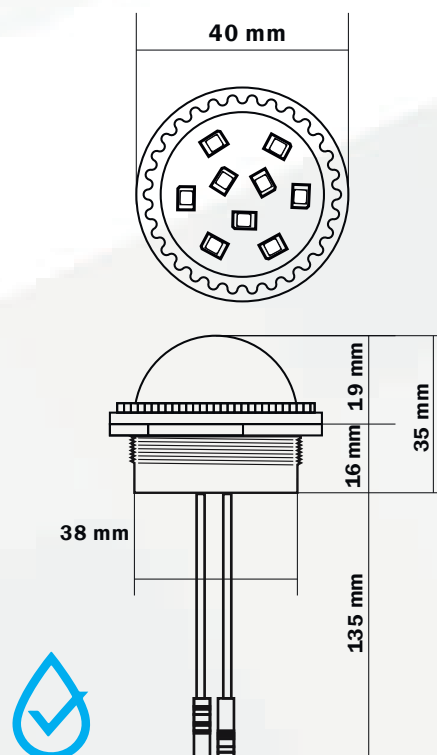

PIXEL 360 XXL PRO

FEATURES				
COLOUR	RGB PROGRAMMABLE		POWER	9 W
LEDS	35 Leds	28 Front leds 7 Back leds	SIZE	L 120 mm x H 50 mm
VOLTAGE	DC 24V		IP	IP67
LAMP	120 mm		IC	TM1804
SIZE	3535 SMD