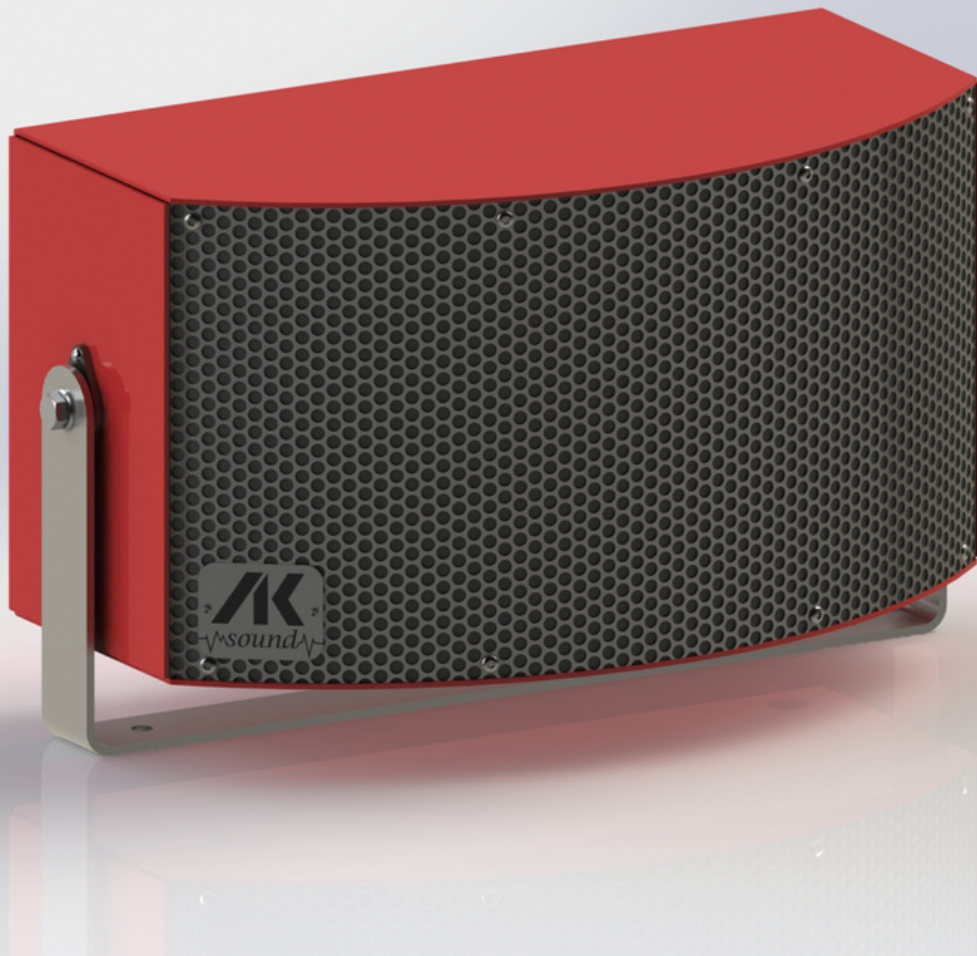

AK

AK sound

2024 CATALOGUE

TOP SPEAKERS

- **Our top speakers are best paired with bass speakers for the best sound experience. The box of our top speakers is made of aluminum with a powder coating, so they can withstand long-term weather conditions. Thanks to their compact dimensions with power from 250 - 750 W, you can store them anywhere on the attraction.**
- **The price includes a stainless steel grid, holder and all screws are stainless steel, so they perfectly resist corrosion. The speakers are perfectly designed for attractions, since their drivers have a radiation angle of 100 degrees, so they cover a large part of the attraction with sound, on the contrary, they are not very loud far from the attraction.**
- **The color of the cabinet can be chosen from the RAL palette, so everyone can find a suitable combination for their carousel.**
- **It is also possible to make a custom sized speaker for your attraction, for example in a rack with lights or for another part of the attraction that requires specific dimensions. The price is then negotiated directly with the final model of the special speaker box.**

AKT8-1

- **Single 8" Coaxial with 1.7" driver**
- **Speaker power RMS - 250W**
- **Standart Stainless Holder , Bolts & Speaker grill**
- **Weight - 8.6kg**
- **Driver angle 100°**
- **All type of RAL possible**
- **Size : 266 x 280 x 235 mm**

AKT8-2

- **Double 8" Coaxial both with 1,7" driver**
- **Speaker power RMS - 500W**
- **Standart Stainless Holder , Bolts & Speaker grill**
- **Weight - 14.5kg**
- **Driver angle 100°**
- **All type of RAL possible**
- **Size : 526 x 280 x 280 mm**