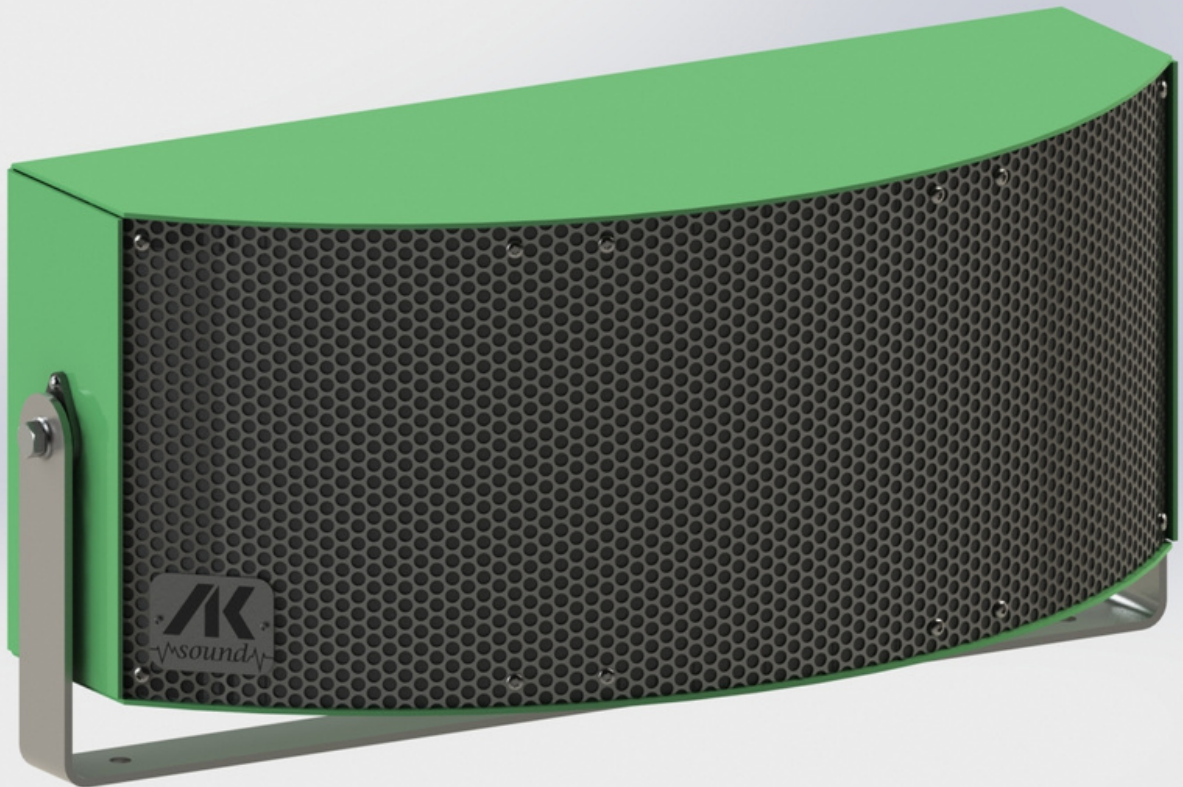

AKT8-3

- **Triple 8" Coaxial all with 1,7" driver**
- **Speaker power RMS - 750W**
- **Standart Stainless Holder , Bolts & Speaker grill**
- **Weight - 22kg**
- **Driver angle 100°**
- **All type of RAL possible**
- **Size : 673 x 280 x 280 mm**