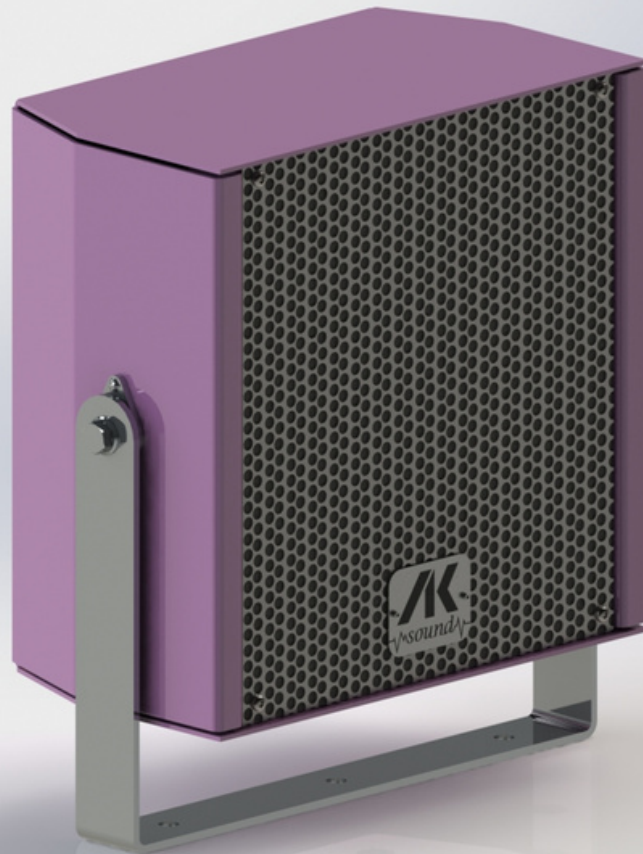

AKT12-1

- **Single 12" Coaxial with 3" driver**
- **Speaker power RMS - 350W**
- **Standart Stainless Holder , Bolts & Speaker grill**
- **Weight - 18kg**
- **Driver angle 80°**
- **All type of RAL possible**
- **Size : 375 x 360 x 210 mm**