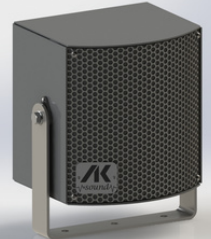

AK

AK sound

2024 CATALOGUE

TOP SPEAKERS

- **Our top speakers are best paired with bass speakers for the best sound experience. The box of our top speakers is made of aluminum with a powder coating, so they can withstand long-term weather conditions. Thanks to their compact dimensions with power from 250 - 750 W, you can store them anywhere on the attraction.**
- **The price includes a stainless steel grid, holder and all screws are stainless steel, so they perfectly resist corrosion. The speakers are perfectly designed for attractions, since their drivers have a radiation angle of 100 degrees, so they cover a large part of the attraction with sound, on the contrary, they are not very loud far from the attraction.**
- **The color of the cabinet can be chosen from the RAL palette, so everyone can find a suitable combination for their carousel.**
- **It is also possible to make a custom sized speaker for your attraction, for example in a rack with lights or for another part of the attraction that requires specific dimensions. The price is then negotiated directly with the final model of the special speaker box.**

AKT8-1

- **Single 8" Coaxial with 1.7" driver**
- **Speaker power RMS - 250W**
- **Standart Stainless Holder , Bolts & Speaker grill**
- **Weight - 8.6kg**
- **Driver angle 100°**
- **All type of RAL possible**
- **Size : 266 x 280 x 235 mm**

AKT8-2

- **Double 8" Coaxial both with 1,7" driver**
- **Speaker power RMS - 500W**
- **Standart Stainless Holder , Bolts & Speaker grill**
- **Weight - 14.5kg**
- **Driver angle 100°**
- **All type of RAL possible**
- **Size : 526 x 280 x 280 mm**

AKT8-3

- **Triple 8" Coaxial all with 1,7" driver**
- **Speaker power RMS - 750W**
- **Standart Stainless Holder , Bolts & Speaker grill**
- **Weight - 22kg**
- **Driver angle 100°**
- **All type of RAL possible**
- **Size : 673 x 280 x 280 mm**