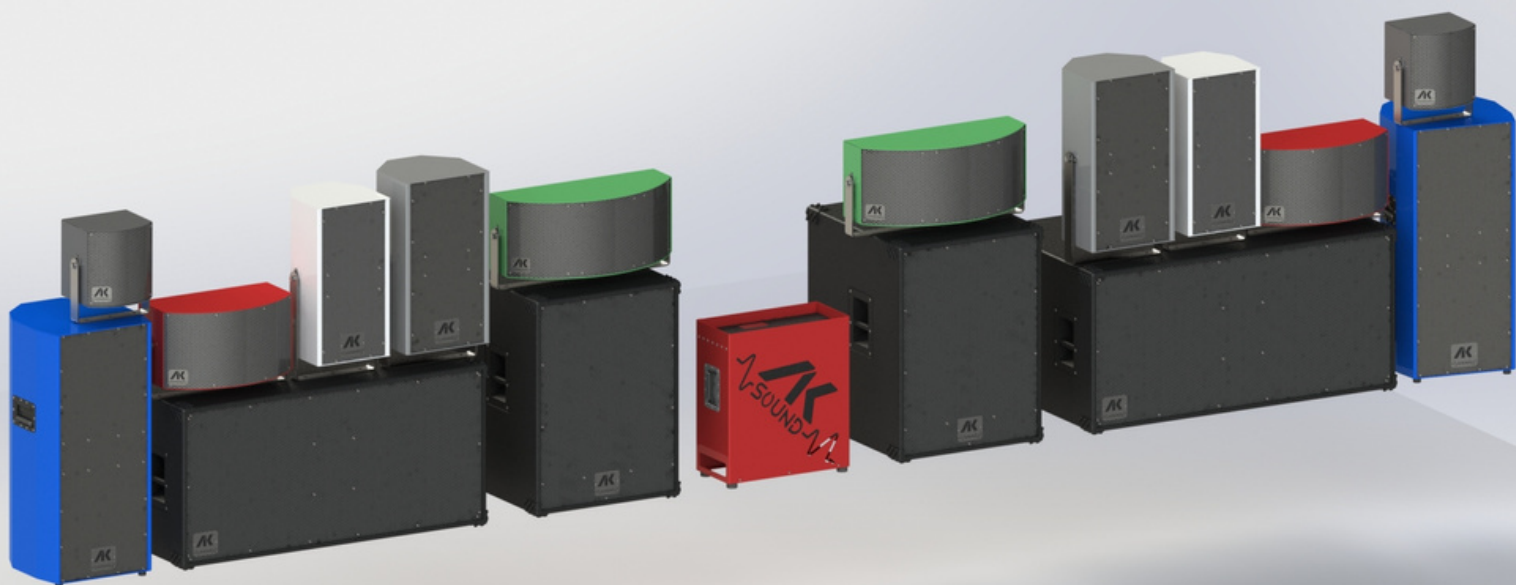

AK

AK sound

2024 CATALOGUE

TOP SPEAKERS

- **Our top speakers are best paired with bass speakers for the best sound experience. The box of our top speakers is made of aluminum with a powder coating, so they can withstand long-term weather conditions. Thanks to their compact dimensions with power from 250 - 750 W, you can store them anywhere on the attraction.**
- **The price includes a stainless steel grid, holder and all screws are stainless steel, so they perfectly resist corrosion. The speakers are perfectly designed for attractions, since their drivers have a radiation angle of 100 degrees, so they cover a large part of the attraction with sound, on the contrary, they are not very loud far from the attraction.**
- **The color of the cabinet can be chosen from the RAL palette, so everyone can find a suitable combination for their carousel.**
- **It is also possible to make a custom sized speaker for your attraction, for example in a rack with lights or for another part of the attraction that requires specific dimensions. The price is then negotiated directly with the final model of the special speaker box.**

AKT8-1

- **Single 8" Coaxial with 1.7" driver**
- **Speaker power RMS - 250W**
- **Standart Stainless Holder , Bolts & Speaker grill**
- **Weight - 8.6kg**
- **Driver angle 100°**
- **All type of RAL possible**
- **Size : 266 x 280 x 235 mm**

AKT8-2

- **Double 8" Coaxial both with 1,7" driver**
- **Speaker power RMS - 500W**
- **Standart Stainless Holder , Bolts & Speaker grill**
- **Weight - 14.5kg**
- **Driver angle 100°**
- **All type of RAL possible**
- **Size : 526 x 280 x 280 mm**

AKT12-1

- **Single 12" Coaxial with 3" driver**
- **Speaker power RMS - 350W**
- **Standart Stainless Holder , Bolts & Speaker grill**
- **Weight - 18kg**
- **Driver angle 80°**
- **All type of RAL possible**
- **Size : 375 x 360 x 210 mm**