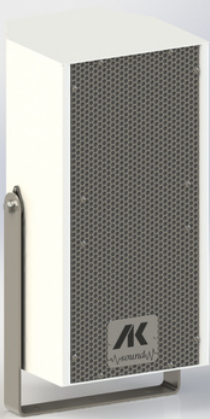

FULL RANGE SPEAKERS

- Our FULL RANGE speakers can be used alone without a bass speaker, but also with it.
- They are composed of two 8, 10 or 12 inch speakers, one of which is coaxial (with a built-in driver) and one with a mid-bass. Both speakers play mid-bass while the built-in driver takes care of high tones up to 18kHz.
- The power of full range speakers is from 500-800W and they play from 55, 50, 40Hz.
- The boxes of our FULL RANGE speakers are also made of aluminum and are powder coated.
- The price includes a stainless steel grid, holder and all screws are stainless steel, so they perfectly resist corrosion.
- The color of the cabinet can be chosen from the RAL palette, so everyone can find a suitable combination for their carousel.
- The radiation angle of the drivers is: 100 , 70 , 80 degrees