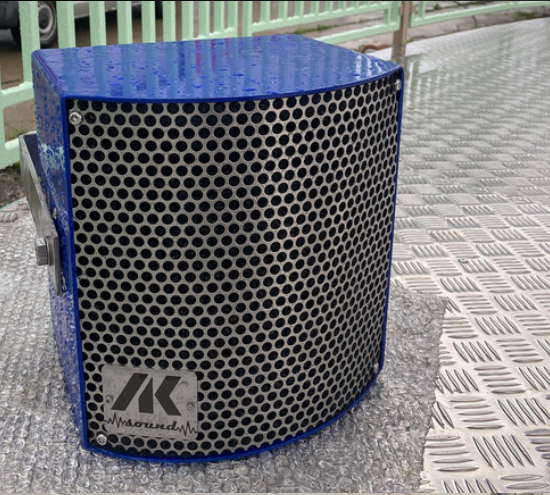

TALK TO US
+421 914 129 179
aksound.light.system@gmail.com