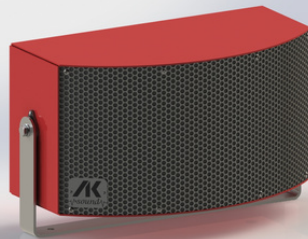

AK

AK sound

2024 CATALOGUE

TOP SPEAKERS

- **Our top speakers are best paired with bass speakers for the best sound experience. The box of our top speakers is made of aluminum with a powder coating, so they can withstand long-term weather conditions. Thanks to their compact dimensions with power from 250 - 750 W, you can store them anywhere on the attraction.**
- **The price includes a stainless steel grid, holder and all screws are stainless steel, so they perfectly resist corrosion. The speakers are perfectly designed for attractions, since their drivers have a radiation angle of 100 degrees, so they cover a large part of the attraction with sound, on the contrary, they are not very loud far from the attraction.**
- **The color of the cabinet can be chosen from the RAL palette, so everyone can find a suitable combination for their carousel.**
- **It is also possible to make a custom sized speaker for your attraction, for example in a rack with lights or for another part of the attraction that requires specific dimensions. The price is then negotiated directly with the final model of the special speaker box.**

AKT8-1

- **Single 8" Coaxial with 1.7" driver**
- **Speaker power RMS - 250W**
- **Standart Stainless Holder , Bolts & Speaker grill**
- **Weight - 8.6kg**
- **Driver angle 100°**
- **All type of RAL possible**
- **Size : 266 x 280 x 235 mm**

AKT8-2

- **Double 8" Coaxial both with 1,7" driver**
- **Speaker power RMS - 500W**
- **Standart Stainless Holder , Bolts & Speaker grill**
- **Weight - 14.5kg**
- **Driver angle 100°**
- **All type of RAL possible**
- **Size : 526 x 280 x 280 mm**

AKT12-1

- **Single 12" Coaxial with 3" driver**
- **Speaker power RMS - 350W**
- **Standart Stainless Holder , Bolts & Speaker grill**
- **Weight - 18kg**
- **Driver angle 80°**
- **All type of RAL possible**
- **Size : 375 x 360 x 210 mm**