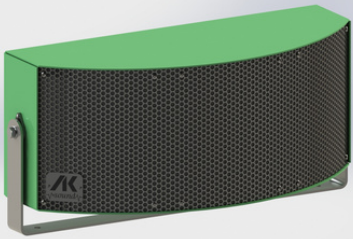

AK

AK sound

2024 CATALOGUE

TOP SPEAKERS

- **Our top speakers are best paired with bass speakers for the best sound experience. The box of our top speakers is made of aluminum with a powder coating, so they can withstand long-term weather conditions. Thanks to their compact dimensions with power from 250 - 750 W, you can store them anywhere on the attraction.**
- **The price includes a stainless steel grid, holder and all screws are stainless steel, so they perfectly resist corrosion. The speakers are perfectly designed for attractions, since their drivers have a radiation angle of 100 degrees, so they cover a large part of the attraction with sound, on the contrary, they are not very loud far from the attraction.**
- **The color of the cabinet can be chosen from the RAL palette, so everyone can find a suitable combination for their carousel.**
- **It is also possible to make a custom sized speaker for your attraction, for example in a rack with lights or for another part of the attraction that requires specific dimensions. The price is then negotiated directly with the final model of the special speaker box.**

AKT8-1

- **Single 8" Coaxial with 1.7" driver**
- **Speaker power RMS - 250W**
- **Standart Stainless Holder , Bolts & Speaker grill**
- **Weight - 8.6kg**
- **Driver angle 100°**
- **All type of RAL possible**
- **Size : 266 x 280 x 235 mm**

AKT8-2

- **Double 8" Coaxial both with 1,7" driver**
- **Speaker power RMS - 500W**
- **Standart Stainless Holder , Bolts & Speaker grill**
- **Weight - 14.5kg**
- **Driver angle 100°**
- **All type of RAL possible**
- **Size : 526 x 280 x 280 mm**