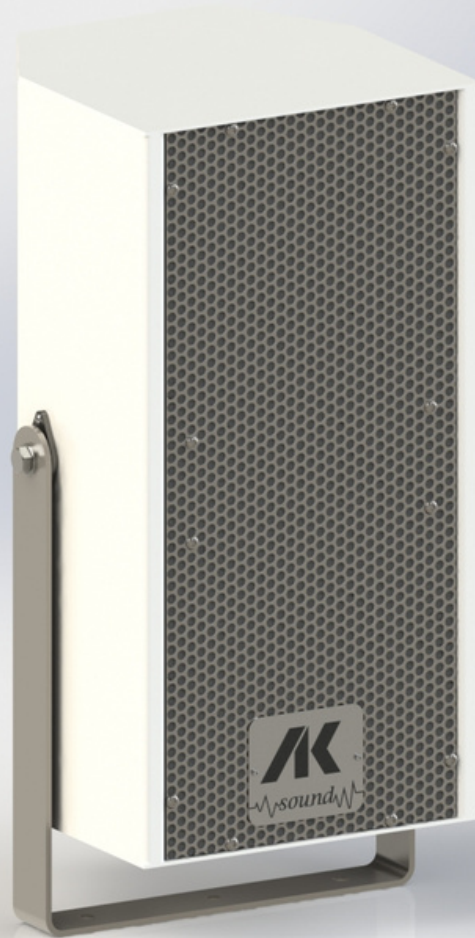

AKFR8-2

- **Double 8" full range speaker**
- **Configuration :**
- **1 x 8" woofer**
- **1 x 8" coaxial with 1,7" driver**
- **Speaker power RMS - 500W**
- **Standart Stainless Holder , Bolts & Speaker grill**
- **Weight - 22kg**
- **Driver angle 100°**
- **All type of RAL posible**
- **Size : 295 x 576 x 300 mm**