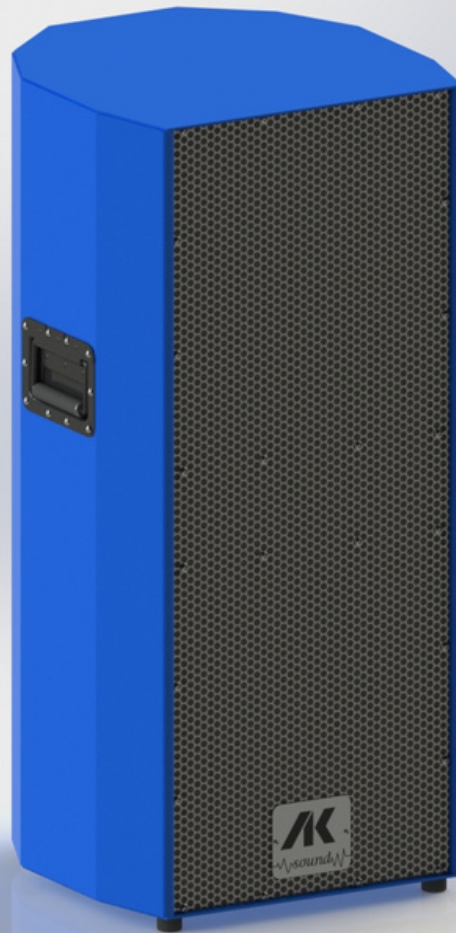

AKFR12-2

- **Double 12" full range speaker**
- **Configuration :**
- **1 x 12" woofer**
- **1 x 12" coaxial with 3" driver**
- **Speaker power RMS - 800W**
- **Standart Stainless Bolts & Speaker grill**
- **Weight - 41kg**
- **Driver angle 80°**
- **All type of RAL possible**
- **Size : 435 x 920 x 450 mm**