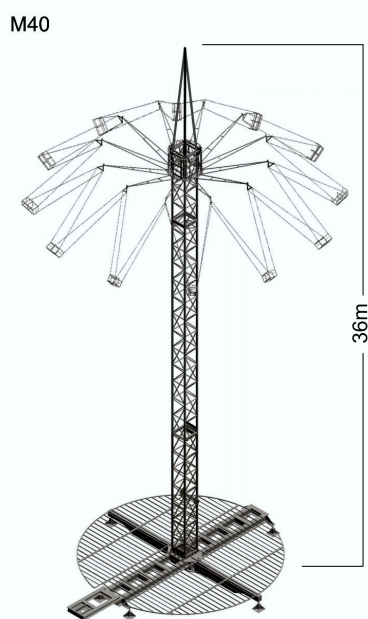

**THE BIGGEST SUPPLIER OF AMUSEMENT
EQUIPMENT IN EASTERN EUROPE!**

SWING TOWER M40

Were flying right up to the sky!

Figure 1.4 Top view of the Swing Tower

Specification:

- transport dimensions : 16m x 2,55m x 4,1m
- size installed: 12m x 15m x 40m
- height: 40m
- weight: 34t
- number of passengers: 24 persons
- manufacturing time: 4-5 months
- power input: 22kW / 400V + lighting
- number of transports: 1x lowdeck semi-trailer
- drive: inverter + hydraulic