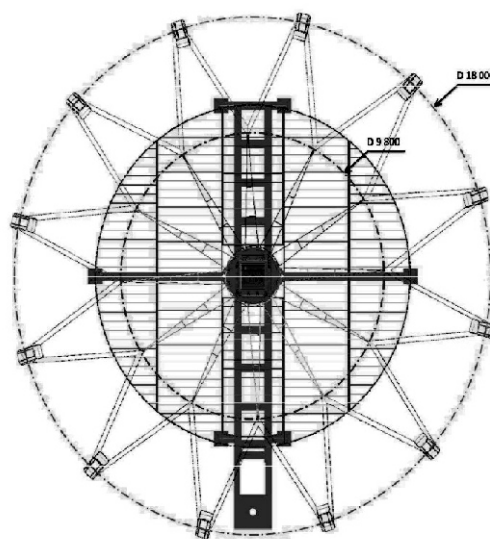

**THE BIGGEST SUPPLIER OF AMUSEMENT
EQUIPMENT IN EASTERN EUROPE!**

SWING TOWER M40

Were flying right up to the sky!

Figure 1.4 Top view of the Swing Tower

Specification:

- transport dimensions : 16m x 2,55m x 4,1m
- size installed: 12m x 15m x 40m
- height: 40m
- weight: 34t
- number of passengers: 24 persons
- manufacturing time: 4-5 months
- power input: 22kW / 400V + lighting
- number of transports: 1x lowdeck semi-trailer
- drive: inverter + hydraulic