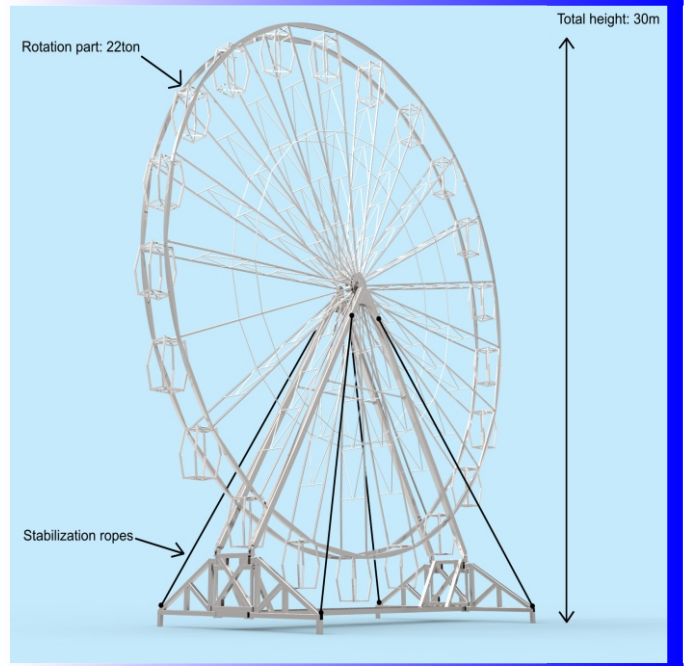

**THE BIGGEST SUPPLIER OF AMUSEMENT
EQUIPMENT IN EASTERN EUROPE!**

FERRIS WHEEL M30 - trailer v.

Romantic sightseeing in closed gondolas!

FUN LIGHT AMUSEMENTS, s.r.o.
250 01 Brandýs nad Labem - Czech Republic
www.funlight.cz
VAT: CZ 27443965 Member of IAAPA

**THE BIGGEST SUPPLIER OF AMUSEMENT
EQUIPMENT IN EASTERN EUROPE!**

FERRIS WHEEL M30 - trailer v.

Romantic sightseeing in closed gondolas!

Specification:

- transport dimensions: 16m x 2,55m x 4m
- size (installed): 16m x 14m x 30m
- lighting: LED lamps
- weight: 39t
- number of transports: 2 (mains structure & gondola trailer)
- duration of installation: 3 person / 10 hours
- hydraulic leveling of the chassis: Yes