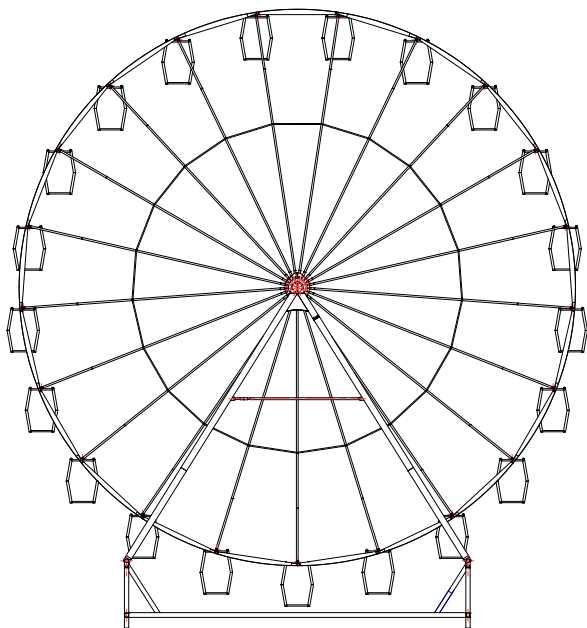

**THE BIGGEST SUPPLIER OF AMUSEMENT
EQUIPMENT IN EASTERN EUROPE!**

FERRIS WHEEL M30 - trailer v.

Romantic sightseeing in closed gondolas!

FUN LIGHT AMUSEMENTS, s.r.o.
250 01 Brandýs nad Labem - Czech Republic
www.funlight.cz
VAT: CZ 27443965 Member of IAAPA

**THE BIGGEST SUPPLIER OF AMUSEMENT
EQUIPMENT IN EASTERN EUROPE!**

FERRIS WHEEL M30 - trailer v.

Romantic sightseeing in closed gondolas!

Specification:

- transport dimensions: 16m x 2,55m x 4m
- size (installed): 16m x 14m x 30m
- lighting: LED lamps
- weight: 39t
- number of transports: 2 (mains structure & gondola trailer)
- duration of installation: 3 person / 10 hours
- hydraulic leveling of the chassis: Yes