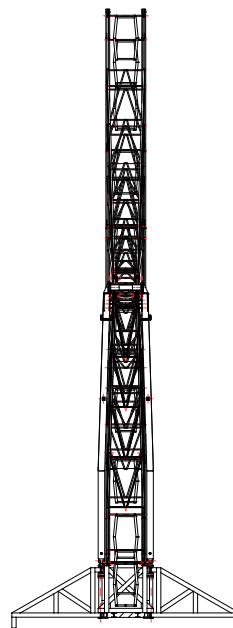

**THE BIGGEST SUPPLIER OF AMUSEMENT
EQUIPMENT IN EASTERN EUROPE!**

FERRIS WHEEL M30 - trailer v.

Romantic sightseeing in closed gondolas!

FUN LIGHT AMUSEMENTS, s.r.o.
250 01 Brandýs nad Labem - Czech Republic
www.funlight.cz
VAT: CZ 27443965 Member of IAAPA

**THE BIGGEST SUPPLIER OF AMUSEMENT
EQUIPMENT IN EASTERN EUROPE!**

FERRIS WHEEL M30 - trailer v.

Romantic sightseeing in closed gondolas!

Specification:

- transport dimensions: 16m x 2,55m x 4m
- size (installed): 16m x 14m x 30m
- lighting: LED lamps
- weight: 39t
- number of transports: 2 (mains structure & gondola trailer)
- duration of installation: 3 person / 10 hours
- hydraulic leveling of the chassis: Yes