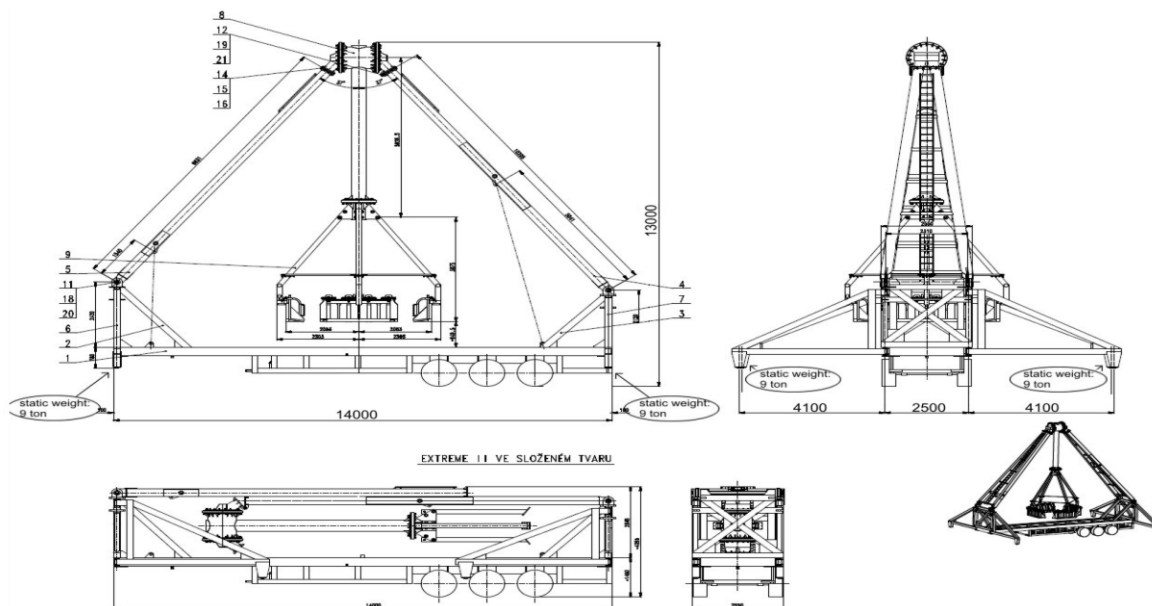

THE BIGGEST SUPPLIER OF AMUSEMENT EQUIPMENT IN EASTERN EUROPE!

EXTREME

Swing up to 130°!

Specification:

- transport dimensions: 14m x 2,55m x 14m
- size (installed): 14m x 11m x 14m
- lighting: LED lamps
- weight: 35t
- number of transports: 1
- duration of installation: 2 people / 3 hours
- hydraulic leveling of the chassis: Yes